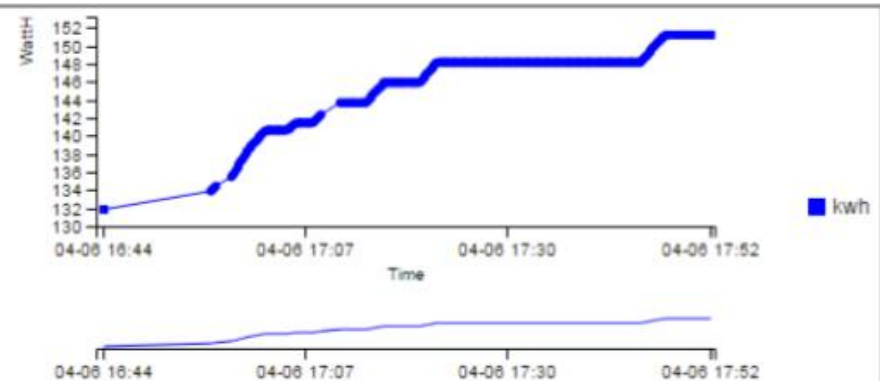

# Dashboard

Voltage Chart

Power Chart

PF Chart

WattH Chart