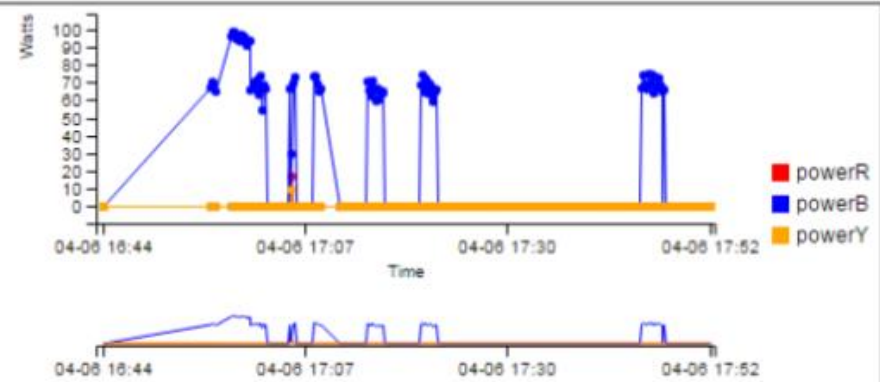

# Map Based Display

# Dashboard

Voltage Chart

Power Chart

PF Chart

WattH Chart